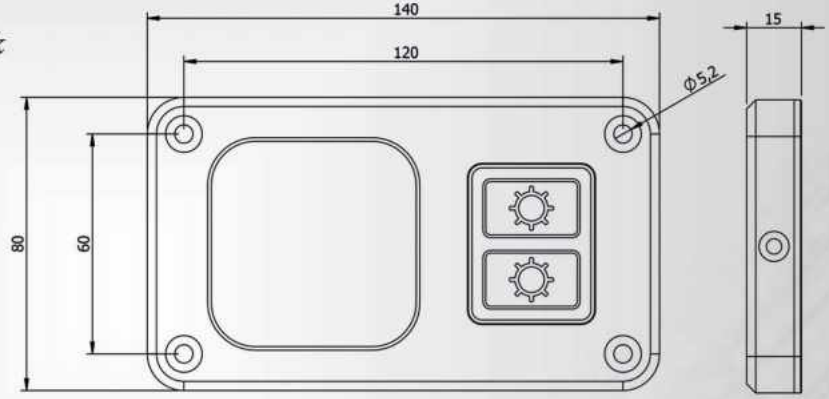

TEKNİK ÖZELLİKLER /Specifications

TK-420014

Gövde Malzeme	Alüminyum
Gövde Kaplama	Alodin
Gövde Boyama	Elektrostatik Boya
Sızdırmazlık	IP66
Çalışma Sıcaklığı	-40, +65 °C
Besleme Gerilimi	+24 V DC
Maksimum Güç	2.5W, 100 mA
Aydınlatma Şiddeti	80 Lux / 1m
Karartma Şiddeti	0.6 Lux / 1m
Housing Material	Aluminum
Coating	Alodine
Painting	Electrostatic Painting
Sealing	IP66
Operation Temperature	-40, +65 °C
Supply Voltage	+24 V DC
Max Power	2.5W, 100 mA
Lighting Intensity	80 Lux / 1m
Blackout Intensity	0.6 Lux / 1m